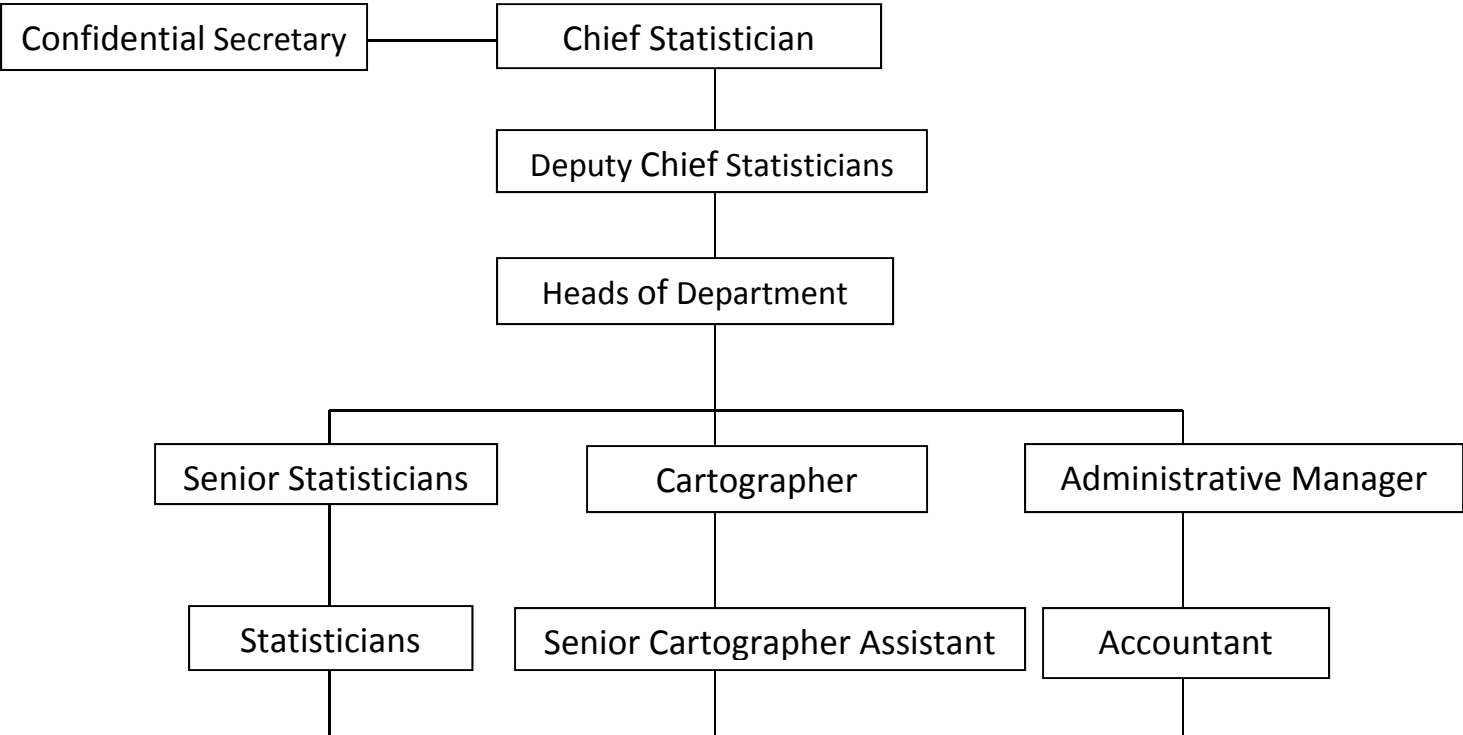

BUREAU OF STATISTICS

Organisation Chart

Support Staff:		
Data Processing Supervisor	Personnel Officer	Registry Supervisor
Assistant Accountant	Librarian	Statistical Officer
Senior Research Assistant	Accounts Clerk III	Senior Driver
Field Supervisor	Accounts Clerk II	Expeditor
Research Assistant II	Data Entry Clerk	Enumerator/Coder
Driver	Typist Clerk II	Research Assistant I
Office Assistant	Receptionist	Publication Officer
Handyman	Cleaner	